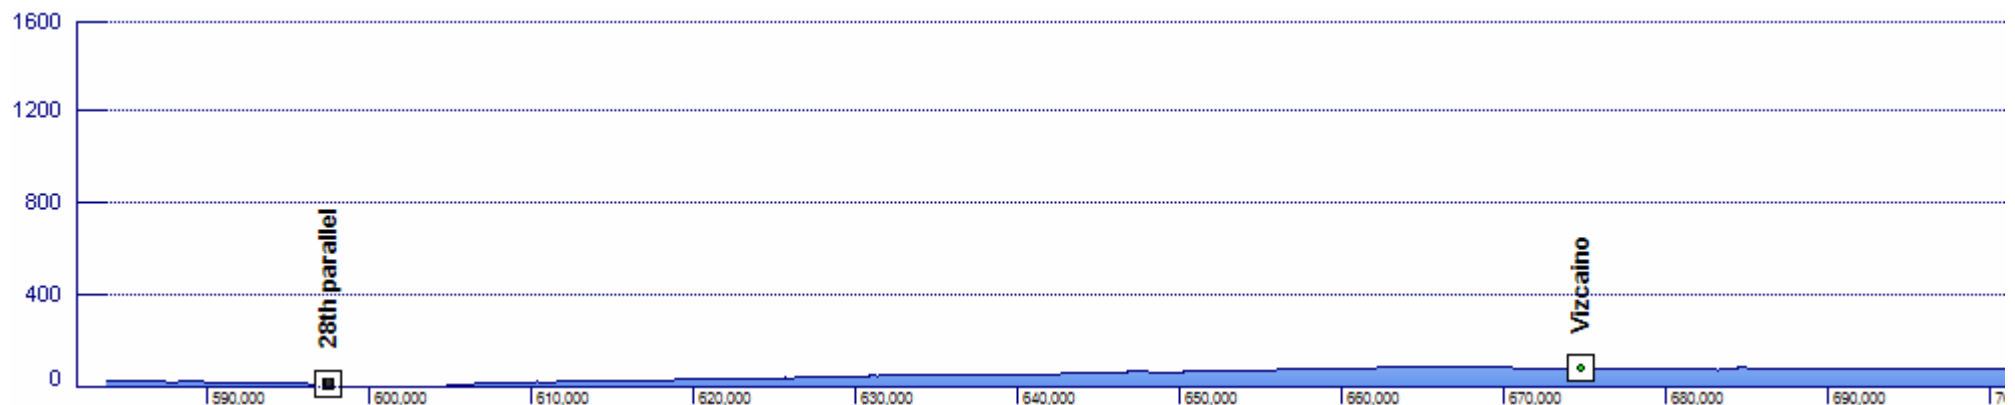

Elevation Profile - Mexico - Baja California

Routes: Mex 1

Statistics: Length: 1380 km, av. ascent: 552 m / 100 km

Comments: Narrow road but not much traffic. Desert, very hot!

Elevation Profile - Mexico - Baja California

Elevation Profile - Mexico - Baja California

Elevation Profile - Mexico - Baja California

Elevation Profile - Mexico - Baja California