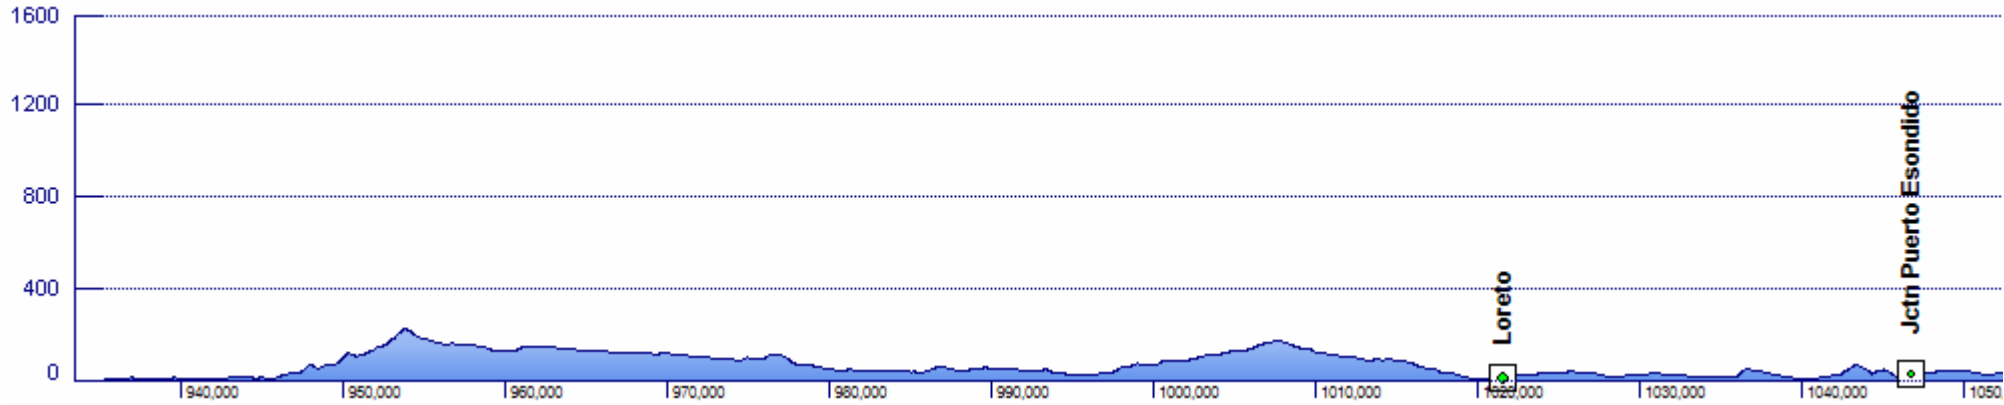

Elevation Profile - Mexico - Baja California

Routes: Mex 1

Statistics: Length: 1380 km, av. ascent: 552 m / 100 km

Comments: Narrow road but not much traffic. Desert, very hot!

Elevation Profile - Mexico - Baja California

Elevation Profile - Mexico - Baja California

Elevation Profile - Mexico - Baja California

Elevation Profile - Mexico - Baja California