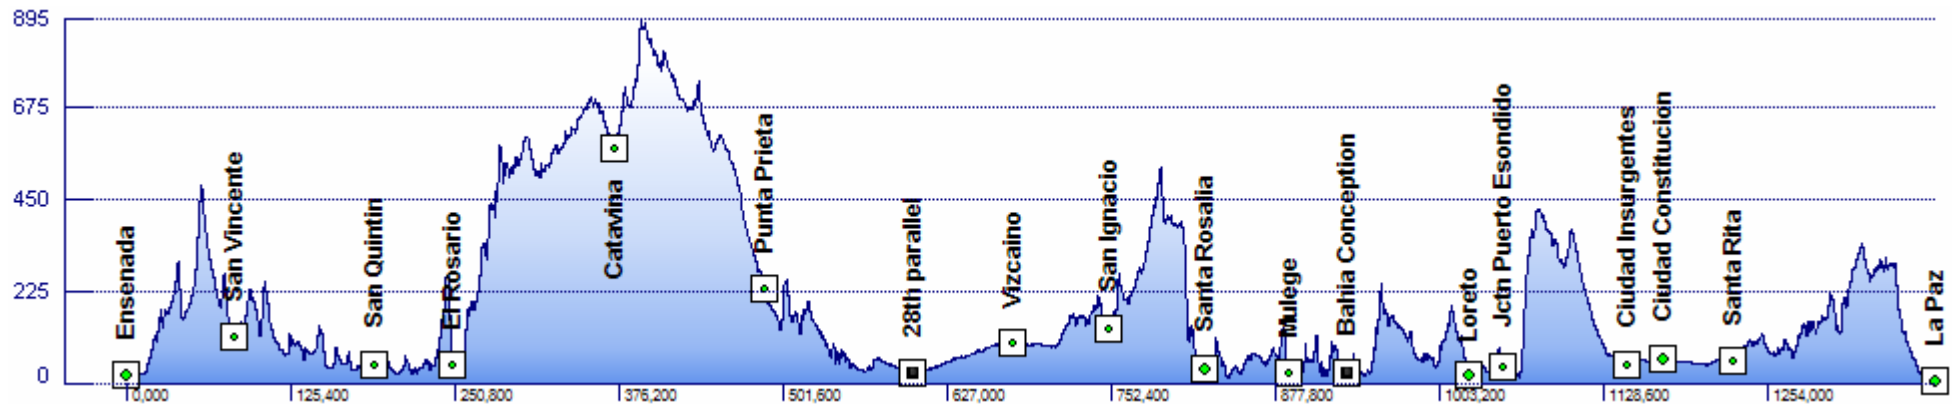

Elevation Profile - Mexico - Baja California

Routes: Mex 1

Statistics: Length: 1380 km, av. ascent: 552 m / 100 km

Comments: Narrow road but not much traffic. Desert, very hot!

Elevation Profile - Mexico - Baja California

Elevation Profile - Mexico - Baja California

Elevation Profile - Mexico - Baja California

Elevation Profile - Mexico - Baja California