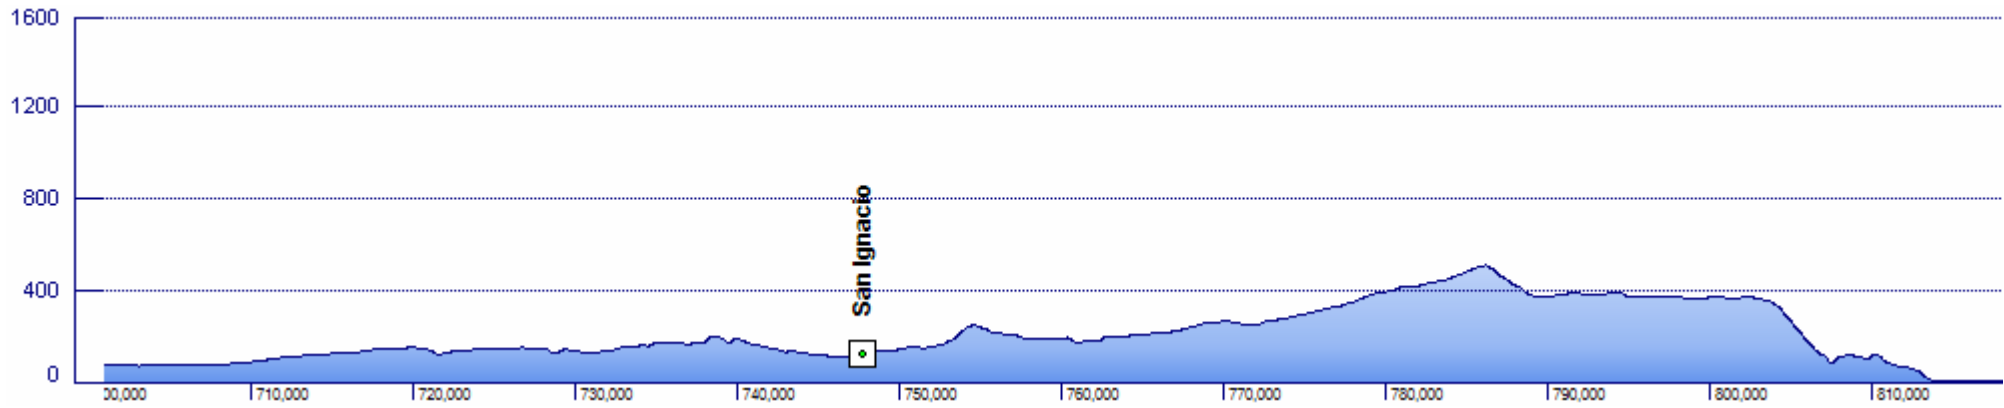

Elevation Profile - Mexico - Baja California

Routes: Mex 1

Statistics: Length: 1380 km, av. ascent: 552 m / 100 km

Comments: Narrow road but not much traffic. Desert, very hot!

Elevation Profile - Mexico - Baja California

Elevation Profile - Mexico - Baja California

Elevation Profile - Mexico - Baja California

Elevation Profile - Mexico - Baja California