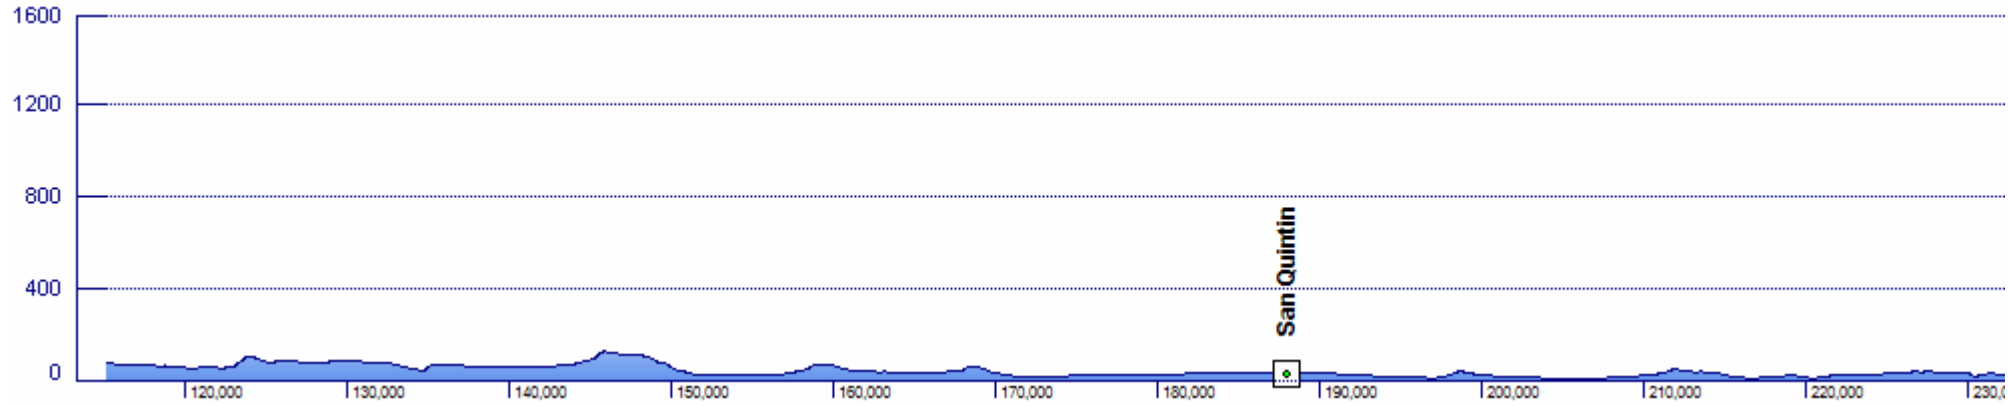

Elevation Profile - Mexico - Baja California

Routes: Mex 1

Statistics: Length: 1380 km, av. ascent: 552 m / 100 km

Comments: Narrow road but not much traffic. Desert, very hot!

Elevation Profile - Mexico - Baja California

Elevation Profile - Mexico - Baja California

Elevation Profile - Mexico - Baja California

Elevation Profile - Mexico - Baja California