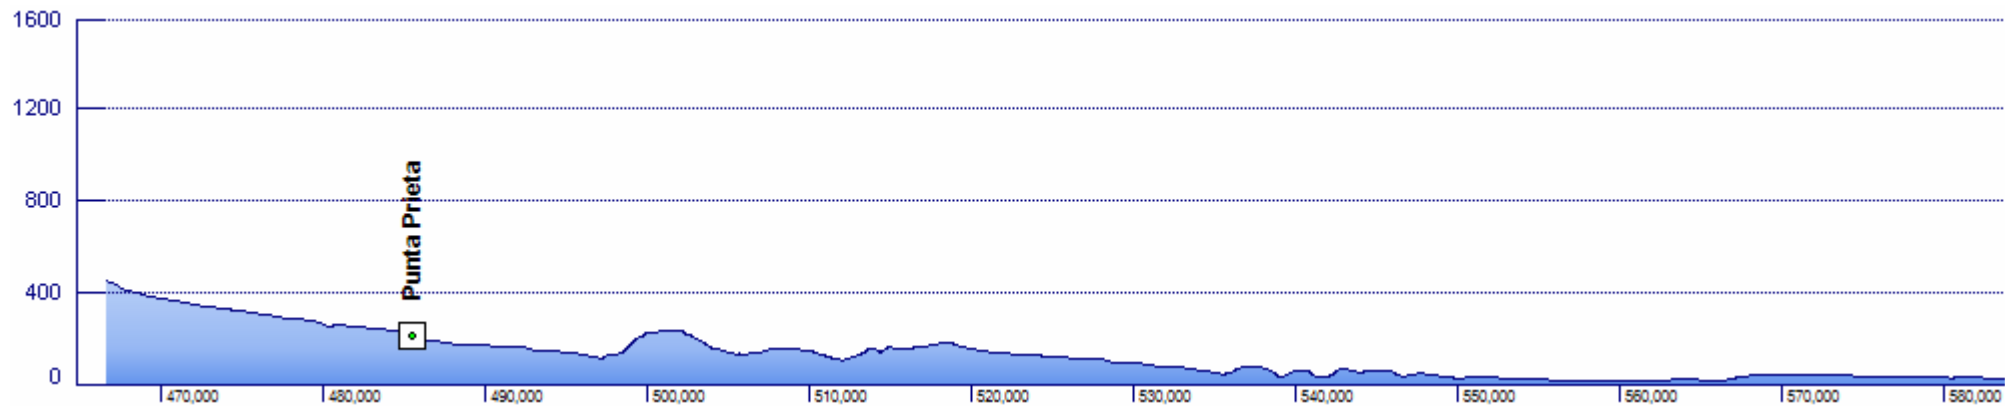

Elevation Profile - Mexico - Baja California

Routes: Mex 1

Statistics: Length: 1380 km, av. ascent: 552 m / 100 km

Comments: Narrow road but not much traffic. Desert, very hot!

Elevation Profile - Mexico - Baja California

Elevation Profile - Mexico - Baja California

Elevation Profile - Mexico - Baja California

Elevation Profile - Mexico - Baja California