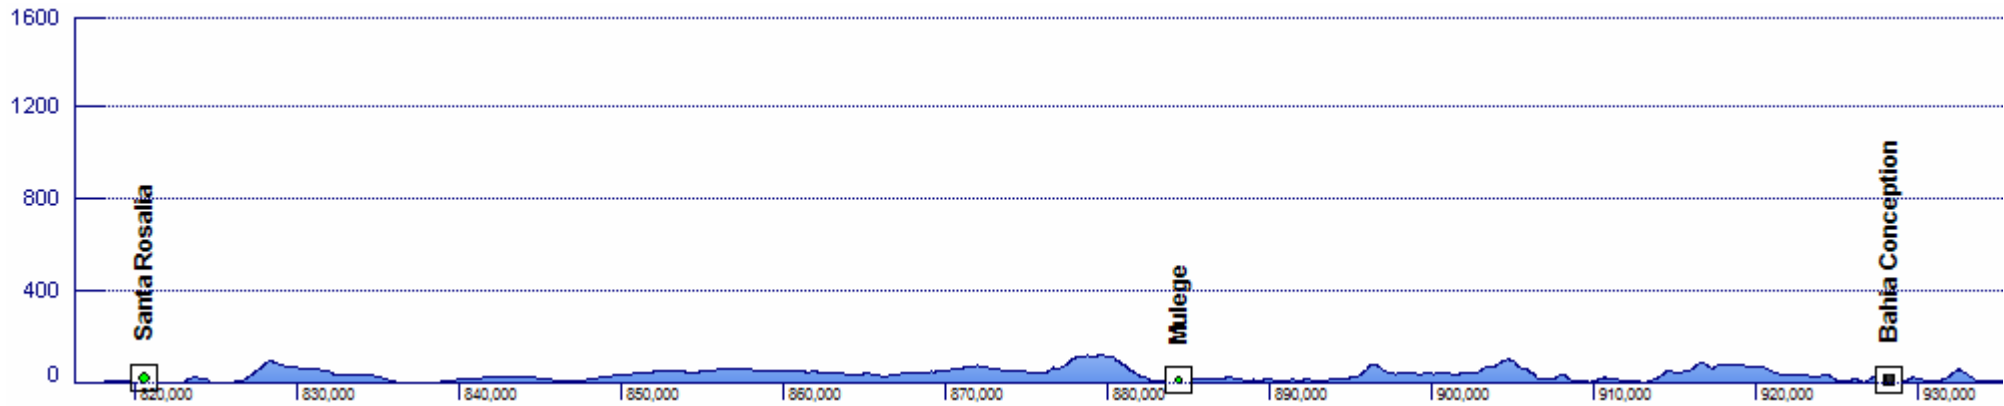

Elevation Profile - Mexico - Baja California

Routes: Mex 1

Statistics: Length: 1380 km, av. ascent: 552 m / 100 km

Comments: Narrow road but not much traffic. Desert, very hot!

Elevation Profile - Mexico - Baja California

Elevation Profile - Mexico - Baja California

Elevation Profile - Mexico - Baja California

Elevation Profile - Mexico - Baja California