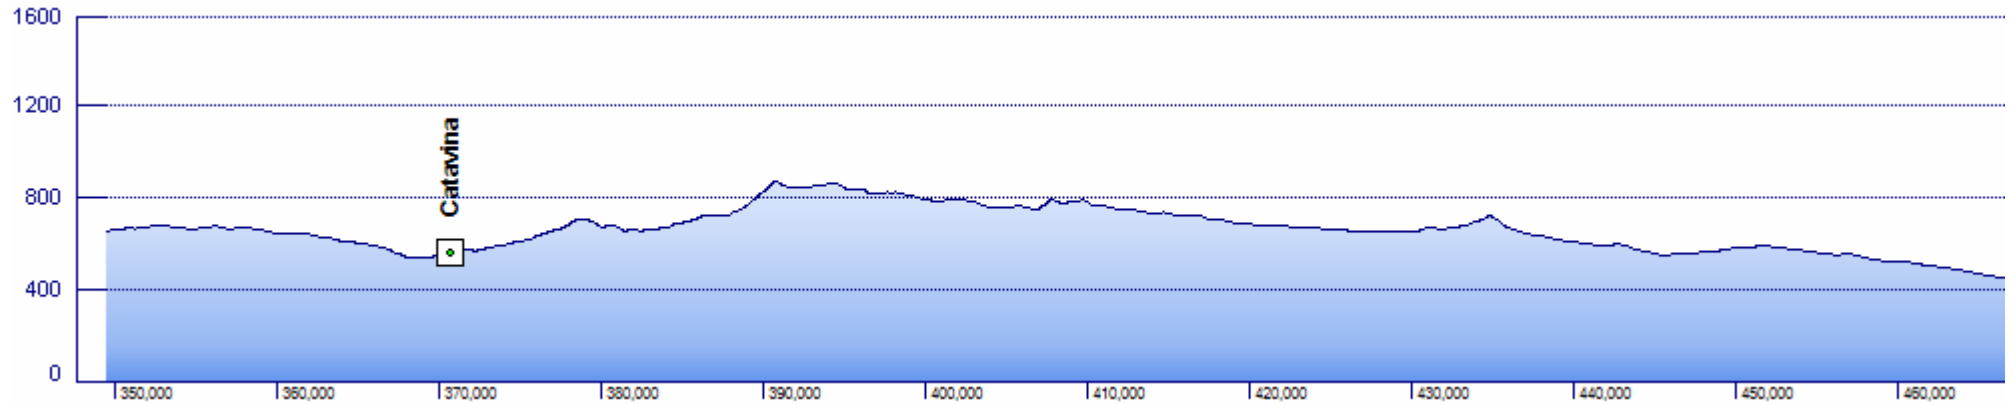

Elevation Profile - Mexico - Baja California

Routes: Mex 1

Statistics: Length: 1380 km, av. ascent: 552 m / 100 km

Comments: Narrow road but not much traffic. Desert, very hot!

Elevation Profile - Mexico - Baja California

Elevation Profile - Mexico - Baja California

Elevation Profile - Mexico - Baja California

Elevation Profile - Mexico - Baja California