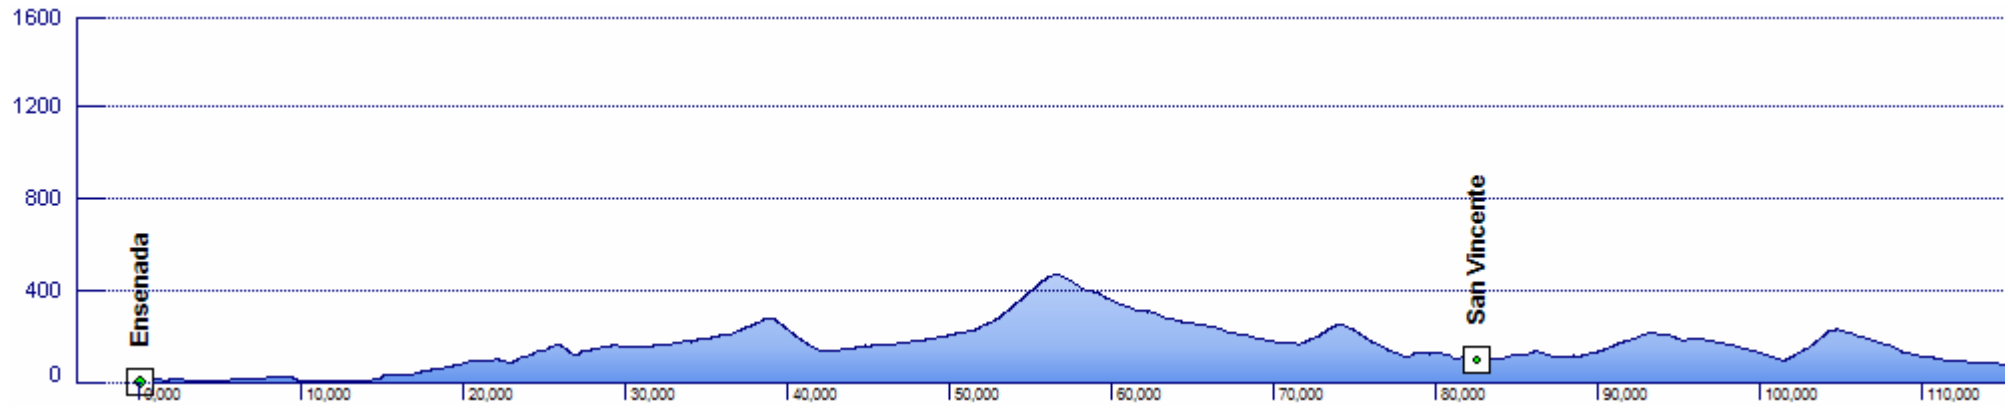

Elevation Profile - Mexico - Baja California

Routes: Mex 1

Statistics: Length: 1380 km, av. ascent: 552 m / 100 km

Comments: Narrow road but not much traffic. Desert, very hot!

Elevation Profile - Mexico - Baja California

Elevation Profile - Mexico - Baja California

Elevation Profile - Mexico - Baja California

Elevation Profile - Mexico - Baja California